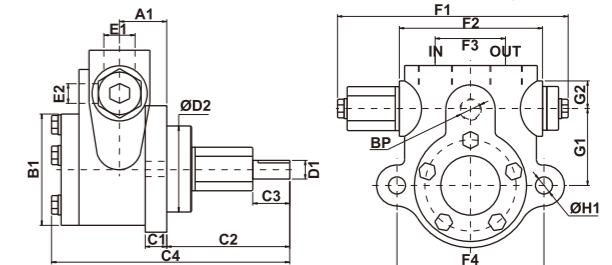

Pump with pressure Relief Valve & External By-Pass

DIMENSIONAL DRAWING DETAILS

MODEL	A1	ØB1	C1	C2	C3	C4	ØD1	ØD2	ØD3	BSP E1	BSP E2	F1	F2	F3	F4	G1	G2	ØH1
SFIG 60 to 120	20	51	14	76	20	132	12	54	80	3/8"	-	139	90	38	92	40	27	11
SFIG 150 to 600	30	70	14	76	23	146	12	54	80	1/2"	1/4"	143	90	44	92	48	27	11
SFIG 1000 to 2500	38	96	15	124	29	211	18	60	100	3/4"	3/8"	162	118	67	120	55	35	13
SFIG 3000 to 4500	85	115	18	127	37	275	22	80	120	1"	-	211	150	80	150	80	40	15
SFIG 6000	85	115	18	127	37	275	22	80	120	1 1/2"	-	211	150	80	150	80	40	15

* All dimensions are in millimeters. Unless otherwise stated, Specifications are subject to change without prior notice as improvements are made from time to time.
Mfgd. By :

Dealers :

APEX PUMP APEX GEAR PUMP LTD
71-75 Shelton Street, London WC2H
9JQ UK